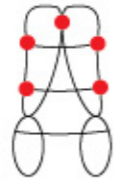

Model	D Ring			Strap Buckle			Special Feature
	Front	Back	Side	Chest	Shoulder	Leg	
HC-318		●	●	●		●	Standard : Simple, Bright, Orange
HC-323A/HC-323D		●	●	●		●	Standard : D ring on waist for snap hook
HC-358	●	●	●		●	●	Deluxe : Side D ring & Relax waist belt
HC-358D	●	●	●		●	●	Deluxe : Quick release buckle & All loops

STANDARD SAFETY HARNESS

• Safety harness and lanyard are strongly recommend when working at height above 2m

HC-328A/HC-328D

• Quick Release Buckle

• Alum D-Ring

HC-508

EN358:2000 & EN361:2002 & EN813:2008

• Adjust Buckle

• Alum D-Ring

HC-508T

EN358:2000 & EN361:2002

HC-508A/HC-508D

• Alum D-Ring

• Quick Release Buckle

HC-518A/HC-518D

• Quick Release Buckle