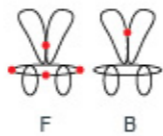

• Alum D-Ring