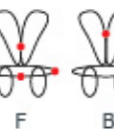

• Alum D-Ring

HC-508T

EN358:2000 & EN361:2002

HC-508A/HC-508D

• Alum D-Ring

• Quick Release Buckle

HC-518A/HC-518D

• Quick Release Buckle

• AA002
AA002 Ascender

TC-019

HC-508B

EN358:2000 & EN361:2002

Model	D Ring			Strap Buckle			Special Feature
	Front	Back	Side	Chest	Shoulder	Leg	
HC-328A/HC-328D		●	●		●	●	Standard : Simple, Bright, Orange
HC-508	●	●	●		●	●	Standard : D ring on waist for snap hook
HC-508A/HC-508D	●	●	●		●	●	Deluxe : Side D ring & Relax waist belt
HC-518A/HC-518D	●	●	●		●	●	Deluxe : Quick release buckle & All loops