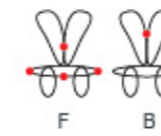

• Alum D-Ring

HC-508T

EN358:2000 & EN361:2002

HC-508A/HC-508D

• Alum D-Ring

• Quick Release Buckle

HC-518A/HC-518D

• Quick Release Buckle

• AA002
AA002 Ascender

TC-019

HC-508B

EN358:2000 & EN361:2002

Model	D Ring			Strap Buckle			Special Feature
	Front	Back	Side	Chest	Shoulder	Leg	
HC-328A/HC-328D		●	●		●	●	Standard : Simple, Bright, Orange
HC-508	●	●	●		●	●	Standard : D ring on waist for snap hook
HC-508A/HC-508D	●	●	●		●	●	Deluxe : Side D ring & Relax waist belt
HC-518A/HC-518D	●	●	●		●	●	Deluxe : Quick release buckle & All loops